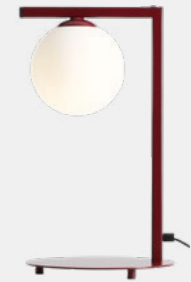

Zac Table

Wymiary: W22 x H49 x D22 cm

Źródło światła: 1x E14 max. 10W LED

Black (shade down): 1040B1_1

Red Wine: 1038B15_1

Beige: 1038B17_1