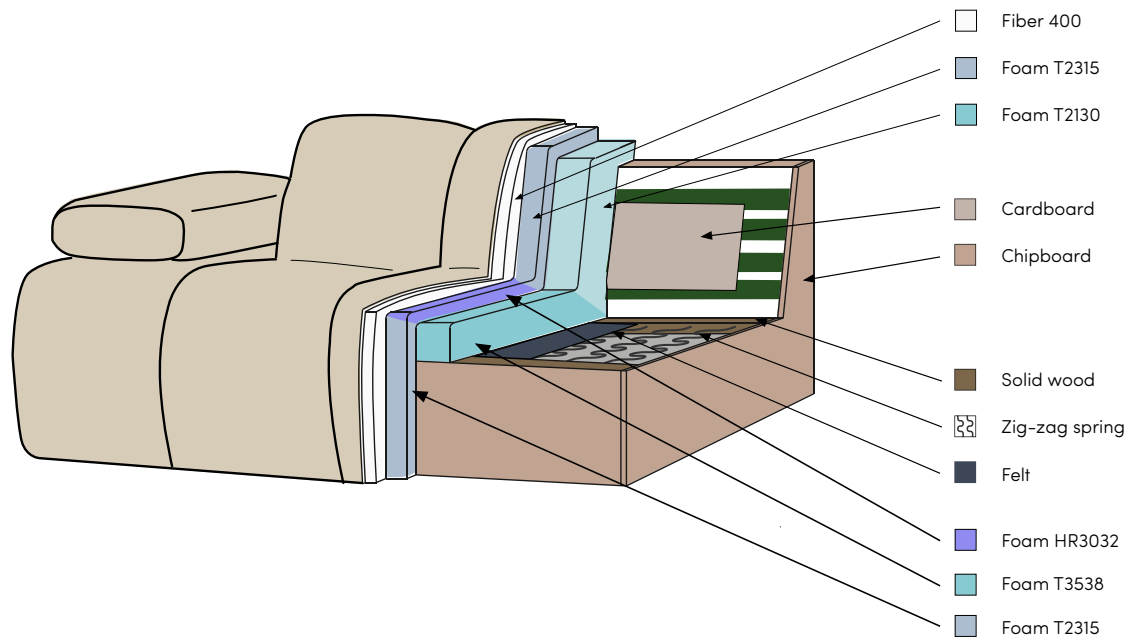

Woven rib fabric
dark sand

Woven rib fabric
brown