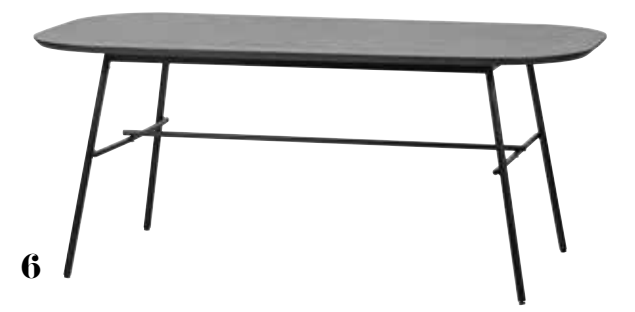

# tables

1

2

3

4

new

5

new

6

1 | Deck dining table in mango wood, clay, 120x78 cm (Øxh) 2 | Deck dining table in mango wood, natural, 78x200x90 cm [hxwx] 3 | Angle dining table in oak veneer, 75x220x90 cm [hxwx] 4 | Couchtable sidetable in nuts veneer, natural matt, 72x120x30 cm [hxwx] 5 | Ellips dining table in mango wood, walnut, 75x180x90 cm [hxwx], also available in 75x240x90 cm [hxwx] 6 | Elegance dining table in mango wood and metal, black, 79x180x90 cm [hxwx]