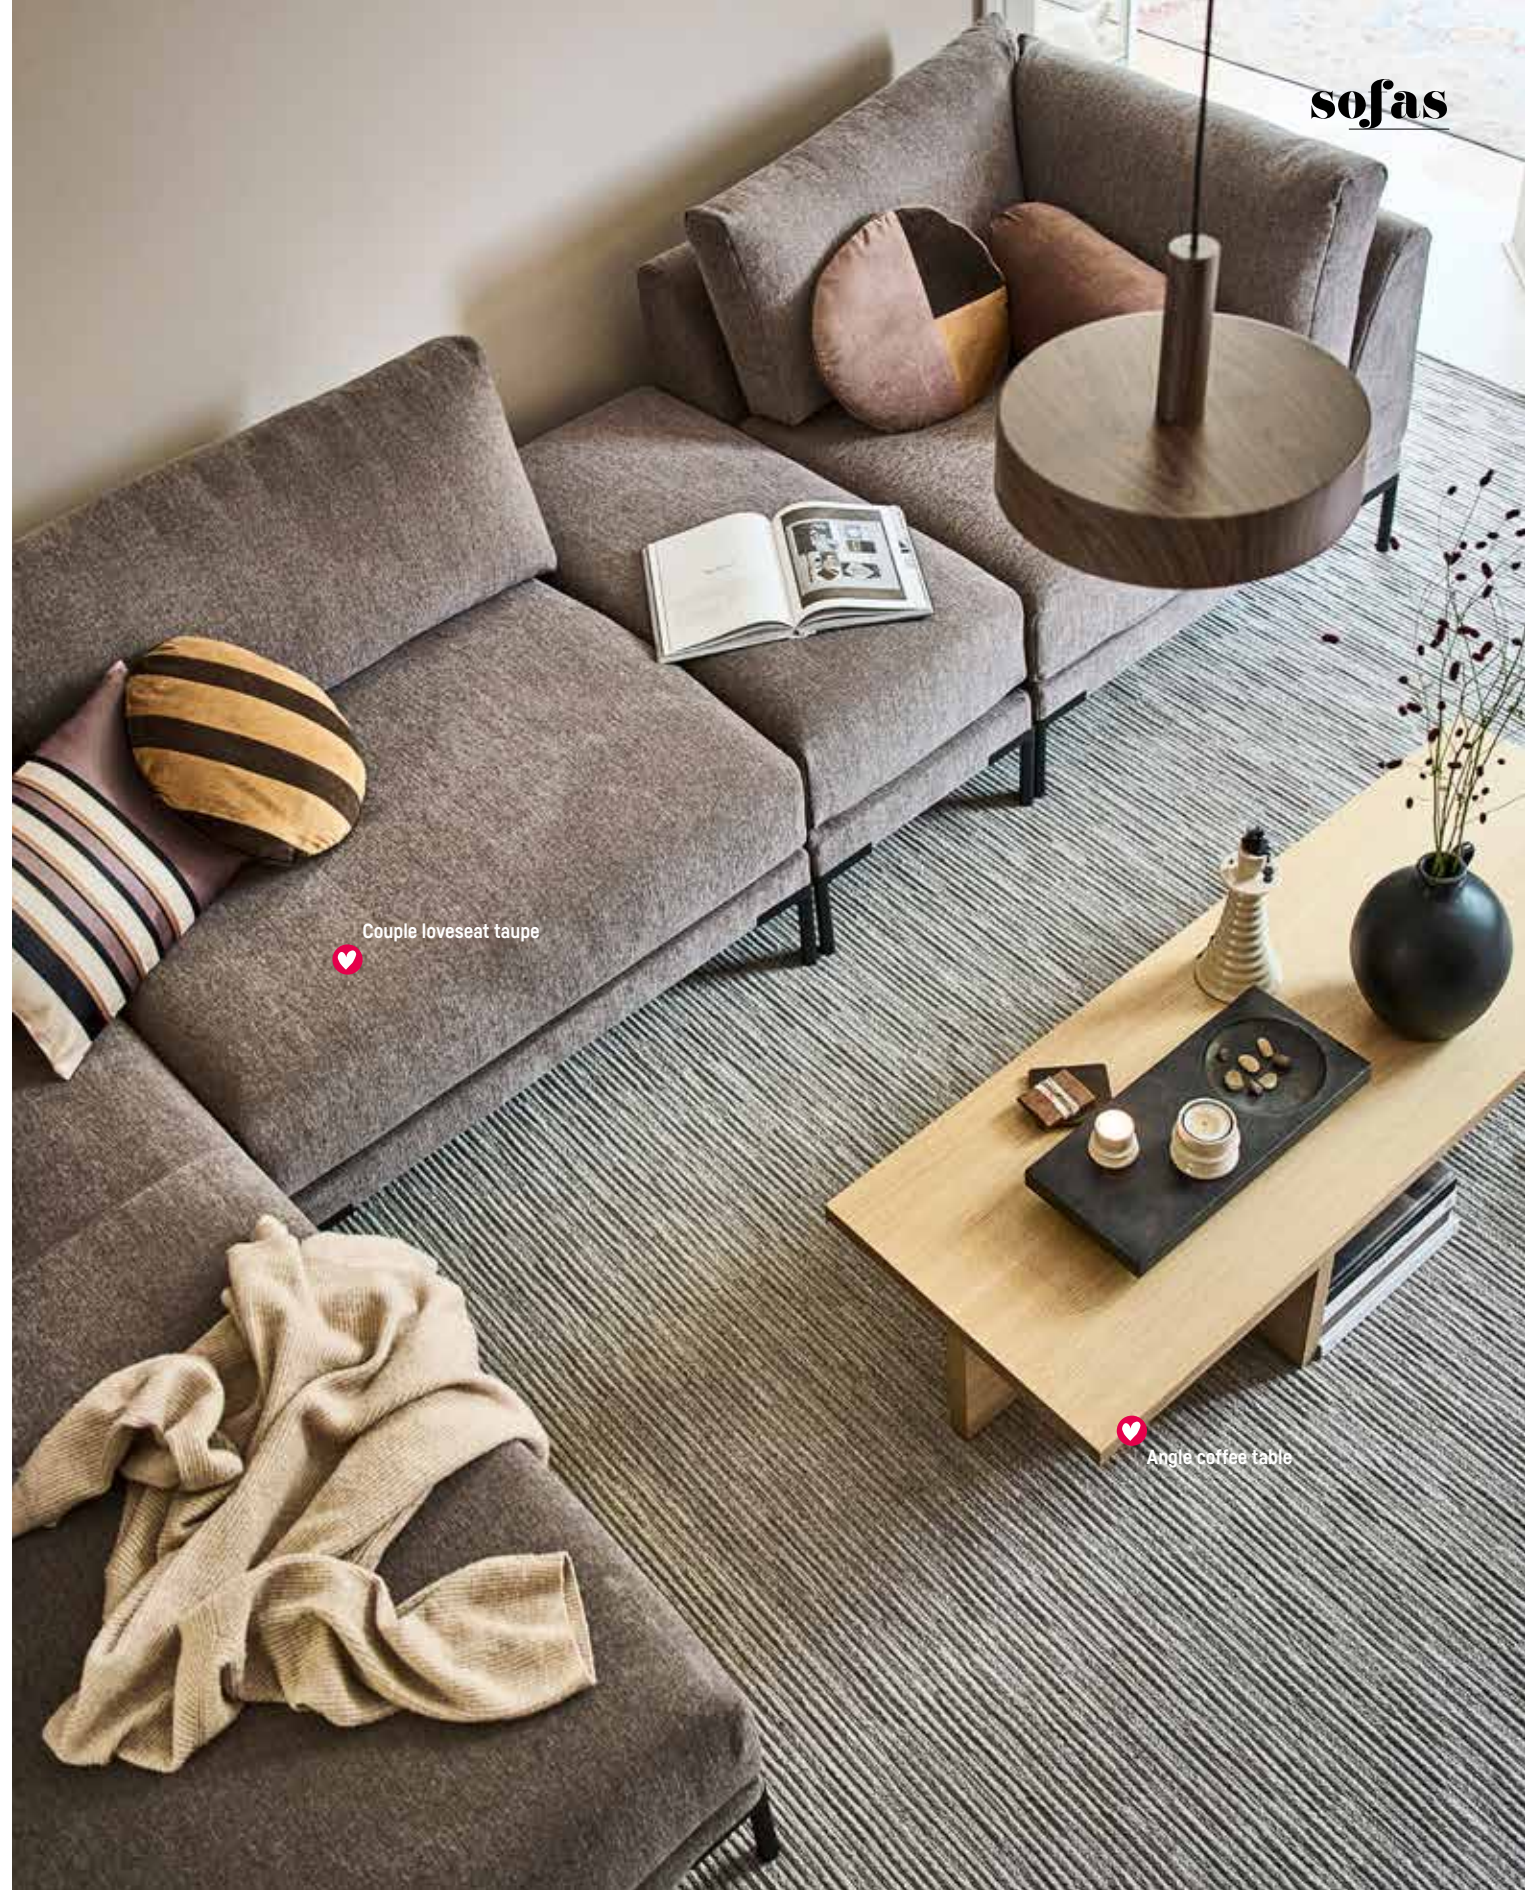

Couple loveseat taupe

Angle coffee table