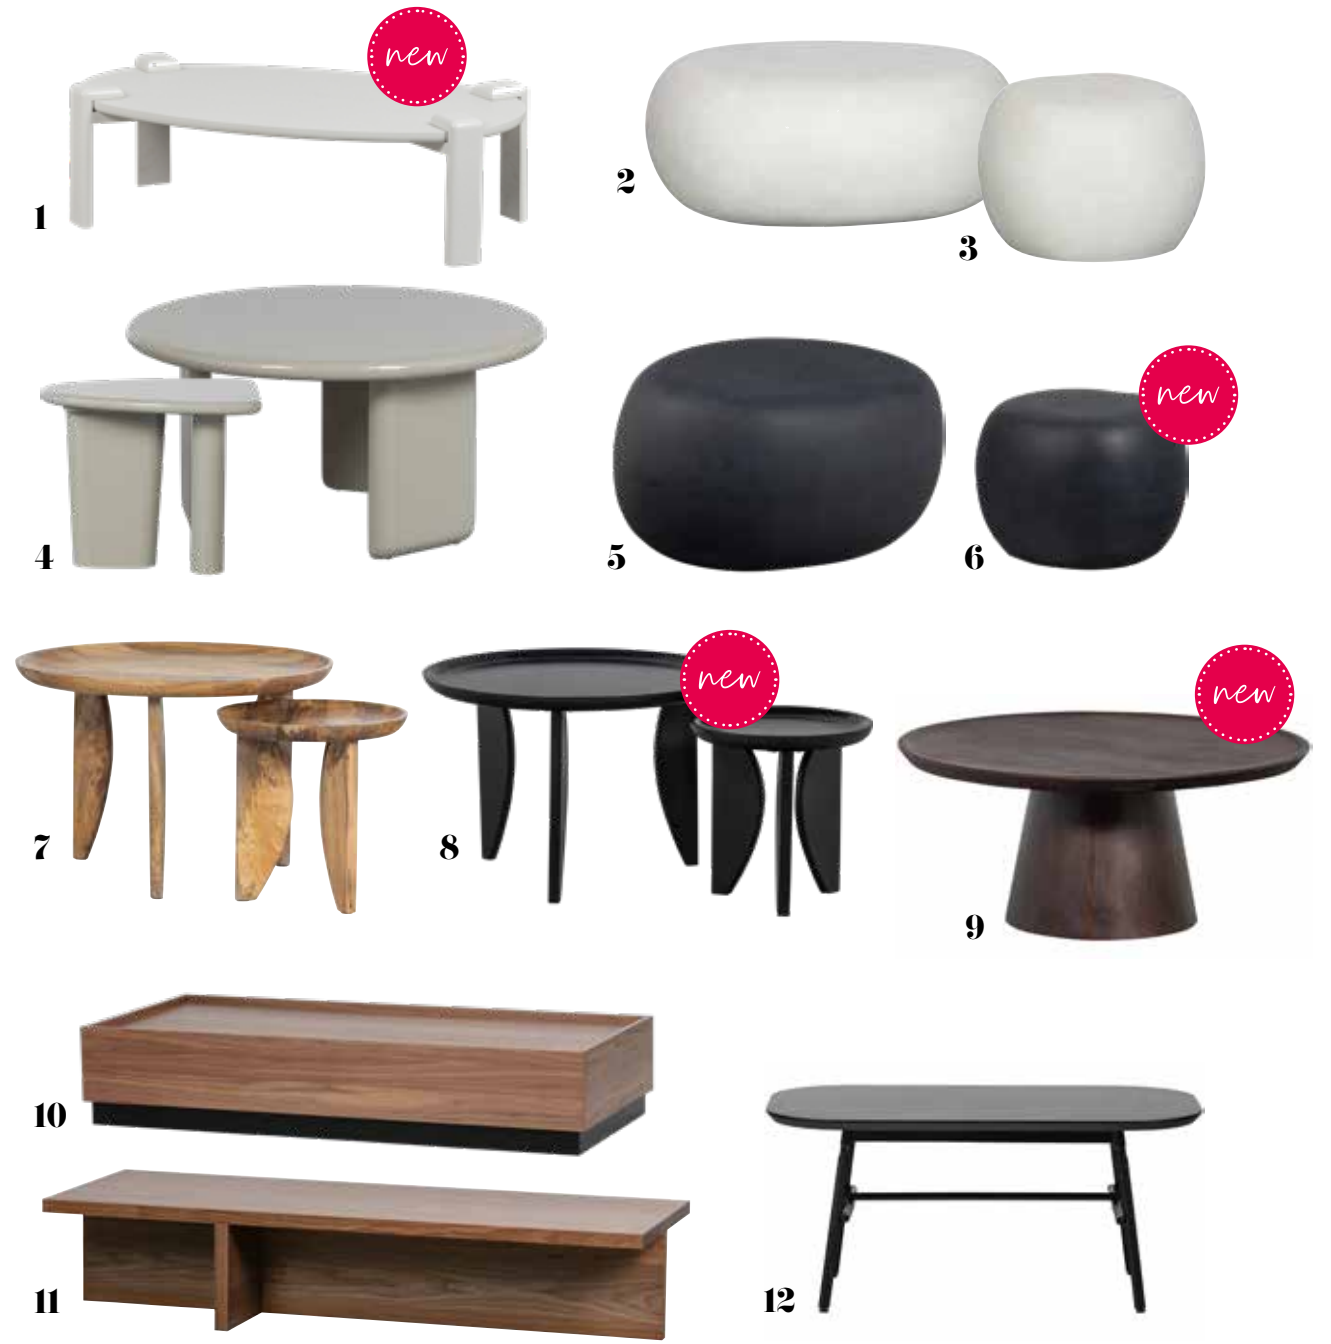

# poufs & chairs

1 | Explore armchair in bouclé, brown, 81x96x92 cm (hxwxd), also in grey, naturel and steel grey 2 | Lofty armchair in bouclé, naturel, 75x68x72 cm (hxwxd) 3 | Family stool in woven fabric, pink, 43x90x98 cm (hxwxd) 4 | Pearl XL pouf in velvet, champagne, 80x28 cm (Øxh) 5 | Pearl pouf in velvet, champagne, 40x45 cm (Øxh) 6 | Coffee pouf in eco leather, warm brown, also in anthracite and cognac, 60x36 cm (Øxh) 7 | Skin armchair in 100% polyester, olive green, 72x101x88 cm (hxwxd) 8 | Soft Bubble pouf in bouclé, grey, 46x45 cm (Øxh) 9 | Soft Star pouf in bouclé, grey, 42x45 cm (Øxh) 10 | Sleeve loveseat in cotton/linen, stone grey, 83x121x94 cm (hxwxd)

Lower Case cabinet

Hang Out sofa

Beach coffee table

Lofty armchair

# sidetables

Beach coffee table

Beach sidetable

**1 | Turtle sidetable** in mango wood, mist, 28x100x60 cm (hxwxd) **2 | Pebble coffee table** in concrete look, white, 31x65x49 cm (hxwxd) **3 | Pebble coffee table** in concrete look, white, 50x35 cm (Øxh) **4 | Beach sidetable small** in mango wood, clay, 53x64x51 cm (hxwxd) **Beach sidetable medium** in mango wood, clay, 80x41 cm (Øxh) **5 | Pebble coffee table** in concrete look, anthracite 31x65x49 cm (hxwxd) **6 | Pebble coffee table** in concrete look, anthracite, 50x35 cm (Øxh) **7 | High heels sidetables** set of 2, in mango wood, natural, 40x40 cm and 70x47 cm (Øxh) **8 | High heels sidetables** set of 2, in mango wood, black, 40x40 cm and 70x47 cm (Øxh) **9 | Coffee a gogo sidetable** in walnut veneer, 90x40 cm (Øxh) **10 | Block coffee table** in walnut veneer, 25x135x60 cm (hxwxd), also available in 44x40x82 cm and 44x82x82 cm (hxwxd) **11 | Angle coffee table** in nuts veneer, 27x135x49 cm (hxwxd), also available in oak veneer **12 | Elegance sidetable** in mango wood and metal, black, 43x100x60 cm (hxwxd)