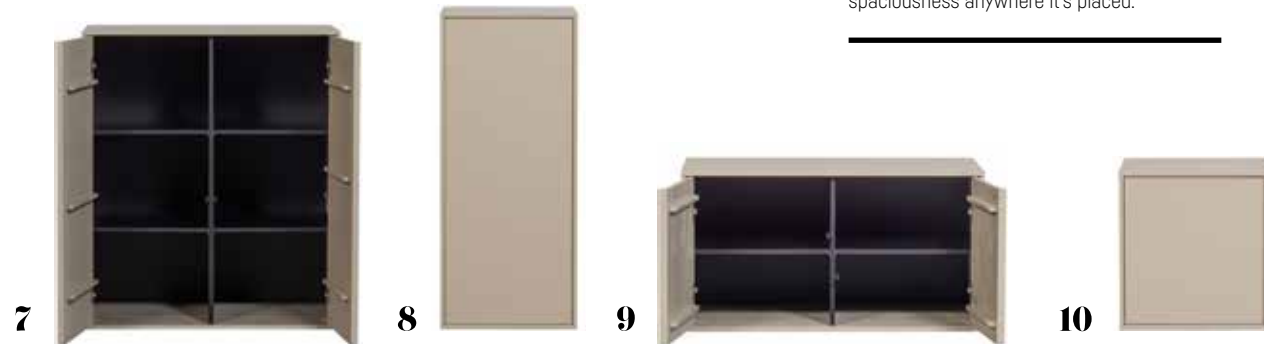

THE PERFECT STORAGE SOLUTION

The Daily cabinet series is the perfect storage solution for the daily routine. Daily can be used as a stylish wardrobe, a compact shoe cabinet, a trendy tableware cabinet or a timeless sideboard. Which makes Daily a perfect fitting storage solution in every room. With it's classy, minimalistic design and greyish shade, it brings serenity and spaciousness anywhere it's placed.

storage