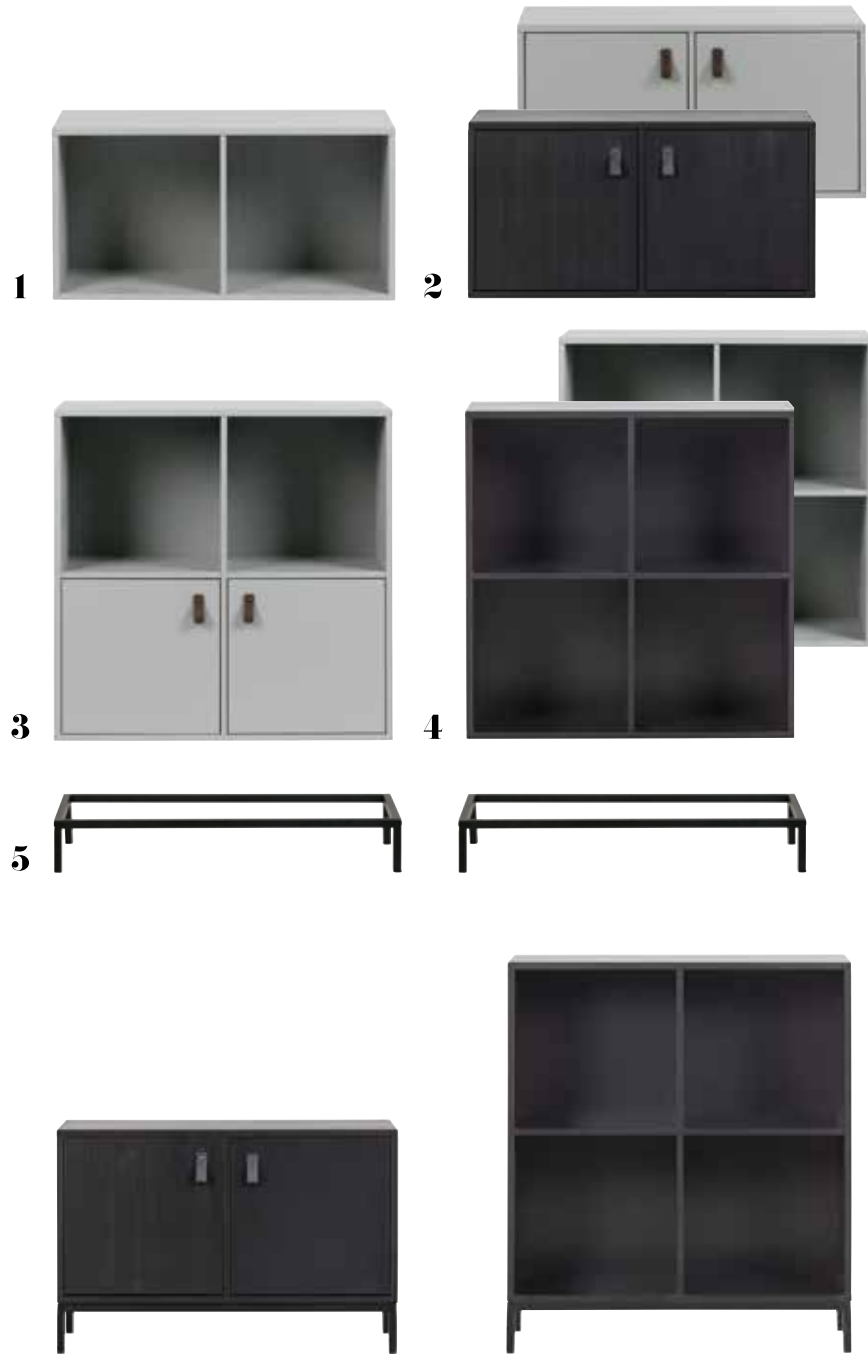

# chairs

Modulair cabinet

Base dining chair

Angle dining table

- 1** | Classic dining chair black and walnut, 81x48x50 cm (hxwxh) **2** | Classic dining chair black, 81x48x50 cm (hxwxh) **3** | Afternoon dining chair metal camouflage green, 85x44x53 cm (hxwxh) **4** | Lazy afternoon foldable armchair camouflage green, 92x77x85 cm (hxwxh) **5** | Cape dining chair black, also available in blue 77x55x65 cm (hxwxh) **6** | Scroll dining chair warm grey, 76x53x50 cm (hxwxh) **7** | Force dining chair in bouclé natural, also available in grey, steel grey and brown, 81x47x58 cm (hxwxh) **8** | Flow dining chair metal white, 84x56x48 cm (hxwxh) **9** | Dining dining chair in teddy fabric, 80x58x58 cm, 83x62x53 cm (hxwxh) **10** | Dining dining chair in teddy fabric, taupe, 83x62x53 cm (hxwxh) **11** | Base dining chair in velvet sand melange, 80x58x58 cm **12** | Mood dining chair in velvet anthracite, also available in velvet green, 79x58x59 cm (hxwxh) **13** | Button stool in ceramic, white, 35x45 cm (Øxh), also in warm green **14** | Bulb stool in ceramic, grey melange, 34x44 cm (Øxh), also available in green melange **15** | Slats High sidetable in wood, black, 50x48 cm (Øxh), also in a lower variant 80x40 cm (Øxh), **16** | Spider stool in metal and wood, 32x48/60 cm (Øxh)

Modulair cabinet

Button stool

Angle coffee table

**MIX & MATCH WITH LOWER CASE**

Whether you live in a small or large space, the Lower Case cabinet will fit. You can mix and match the different elements to create a perfect cabinet. With five components that vary in shape and size (a base, a cabinet with doors, a cabinet with both doors and open compartments, and an open shelf cabinet in two sizes) you can combine endlessly. The Lower Case series is made of treated, FSC®-certified pine and available in two shades: Concrete Grey and Deep Black.